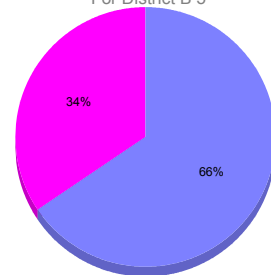

Membership Results 2011-2012

Goal, New, Dropped, Gain/Loss

Comparison of Membership Gain/Loss

Current Year Compared to the Previous Year

Gender Comparison 2010-2011

For District B 5

Oct/Nov/Dec

■ Male ■ Female