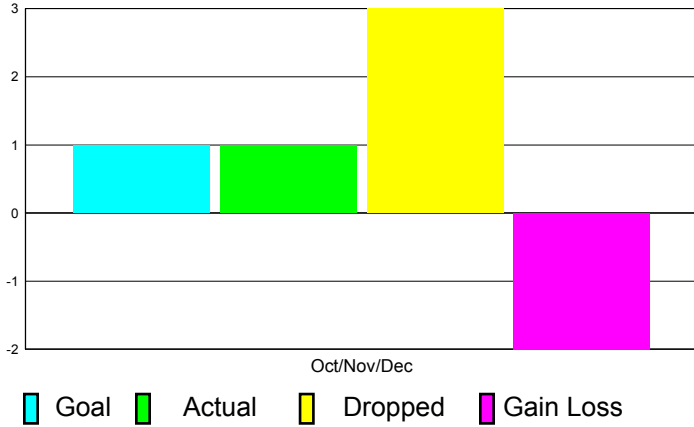

GMT Reports for District (or Undistricted) **District B 5**

GMT: Joel Rosendo Gómez Franco Location: **MEXICO**

GMT CA: 3

CLUBS

**Club Results
2011-2012**

**Clubs
2010-2011**

Month	New Club Goal	Actual New Clubs	Actual Dropped Clubs	Gain/Loss of Clubs	Gain/Loss of Clubs
Oct/Nov/Dec	1	1	3	-2	-3
Totals	1	1	3	-2	-3

Club Results 2011-2012

Goal, New, Dropped, Gain/Loss

Comparison of Club Gain/Loss

Current Year Compared to the Previous Year

YTD Status Quo Clubs 2010-2011

Status Quo Clubs Compared to Status Quo Members

MEMBERSHIP