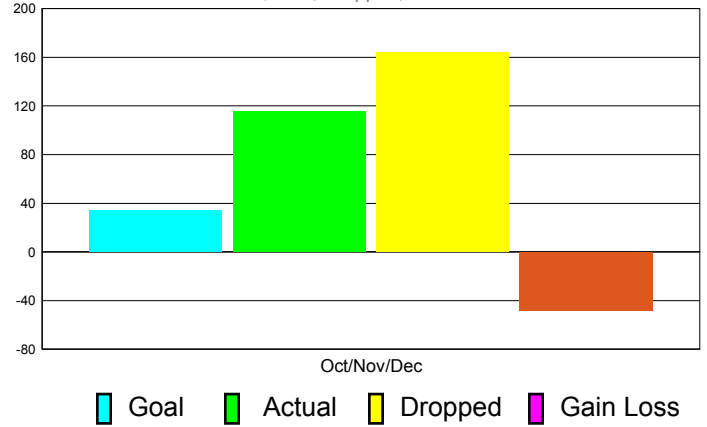

Membership Results 2011-2012

Goal, New, Dropped, Gain/Loss